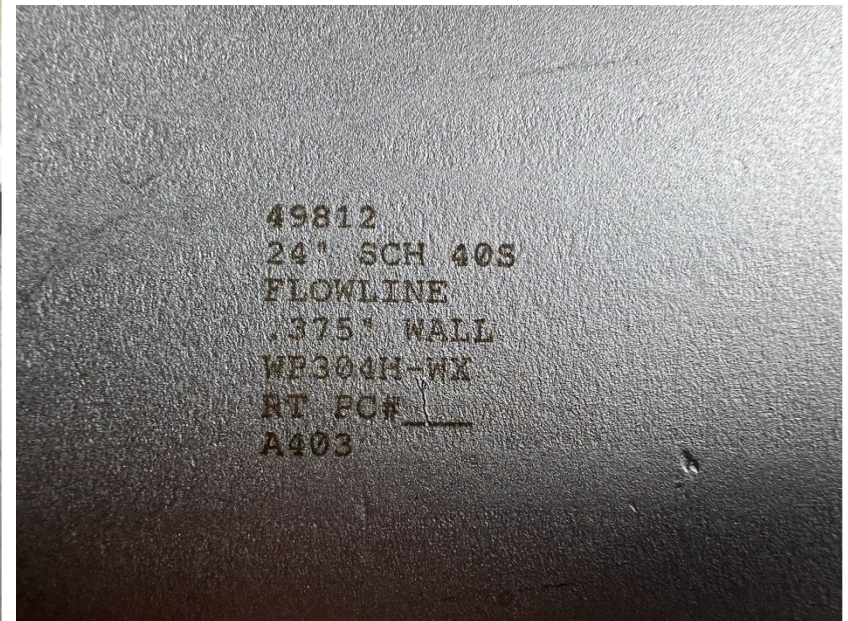

SLE 25-016 Pipeline Valve & Equipment Sale